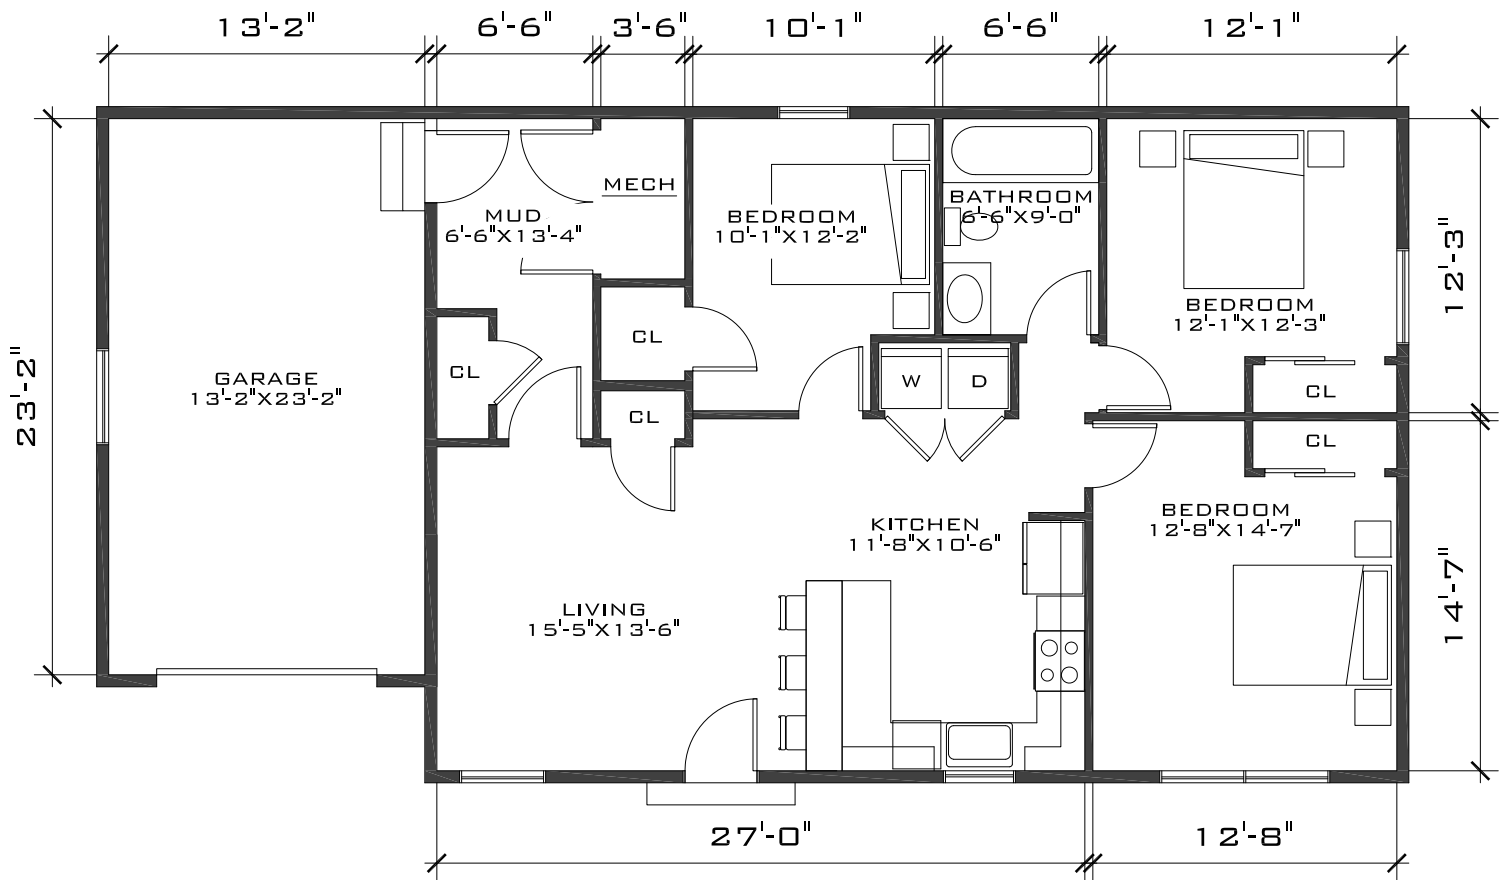

① SINGLE FAMILY HOUSE TYPE 1 - 1,418 SF  
 1/8" = 1'-0"

**LILAC VALLEY**  
 LACONIA, NH

**SINGLE FAMILY HOUSE TYPE 1**

Date: 12-21-2020  
 Drawn by: JP  
 Checked by: CL

**SK1-1.1**

Scale: AS NOTED

① SINGLE FAMILY HOUSE TYPE 1R - 1,418 SF  
 1/8" = 1'-0"

**LILAC VALLEY**  
 LACONIA, NH

**SINGLE FAMILY HOUSE TYPE 1R**

Date: 12-21-2020

Drawn by: JP

Checked by: CL

**SK1-1.2**

Scale: AS NOTED

① SINGLE FAMILY HOUSE TYPE 2 - 1,485 SF  
 1/8" = 1'-0"

LILAC VALLEY  
 LACONIA, NH

SINGLE FAMILY HOUSE TYPE 2

Date: 12-21-2020

Drawn by: JP

Checked by: CL

SK1-2.1

Scale: AS NOTED

① SINGLE FAMILY HOUSE TYPE 2R - 1,485 SF  
 1/8" = 1'-0"

LILAC VALLEY  
 LACONIA, NH

SINGLE FAMILY HOUSE TYPE 2R

Date: 12-21-2020

Drawn by: JP

Checked by: CL

SK1-2.2

Scale: AS NOTED

① SINGLE FAMILY HOUSE TYPE 3 - 1,017 SF  
 1/8" = 1'-0"