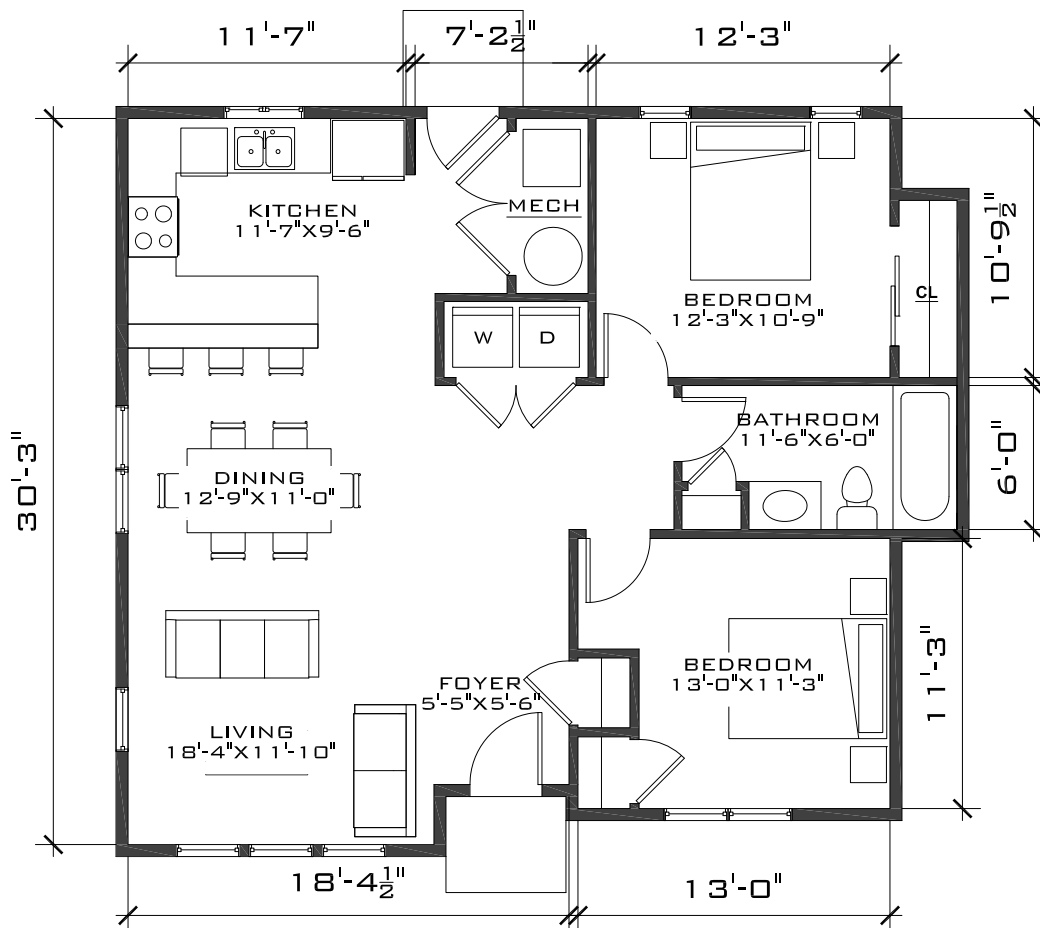

**LILAC VALLEY**  
 LACONIA, NH

**SINGLE FAMILY HOUSE TYPE 1R**

Date: 12-21-2020

Drawn by: JP

Checked by: CL

**SK1-1.2**

Scale: AS NOTED

① SINGLE FAMILY HOUSE TYPE 2 - 1,485 SF  
 1/8" = 1'-0"

LILAC VALLEY  
 LACONIA, NH

SINGLE FAMILY HOUSE TYPE 2

Date: 12-21-2020

Drawn by: JP

Checked by: CL

SK1-2.1

Scale: AS NOTED

① SINGLE FAMILY HOUSE TYPE 2R - 1,485 SF  
 1/8" = 1'-0"

LILAC VALLEY  
 LACONIA, NH

SINGLE FAMILY HOUSE TYPE 2R

Date: 12-21-2020

Drawn by: JP

Checked by: CL

SK1-2.2

Scale: AS NOTED

① SINGLE FAMILY HOUSE TYPE 3 - 1,017 SF  
 1/8" = 1'-0"

LILAC VALLEY  
 LACONIA, NH

SINGLE FAMILY HOUSE TYPE 3

Date: 12-21-2020

Drawn by: JP

Checked by: CL

SK1-3

Scale: AS NOTED