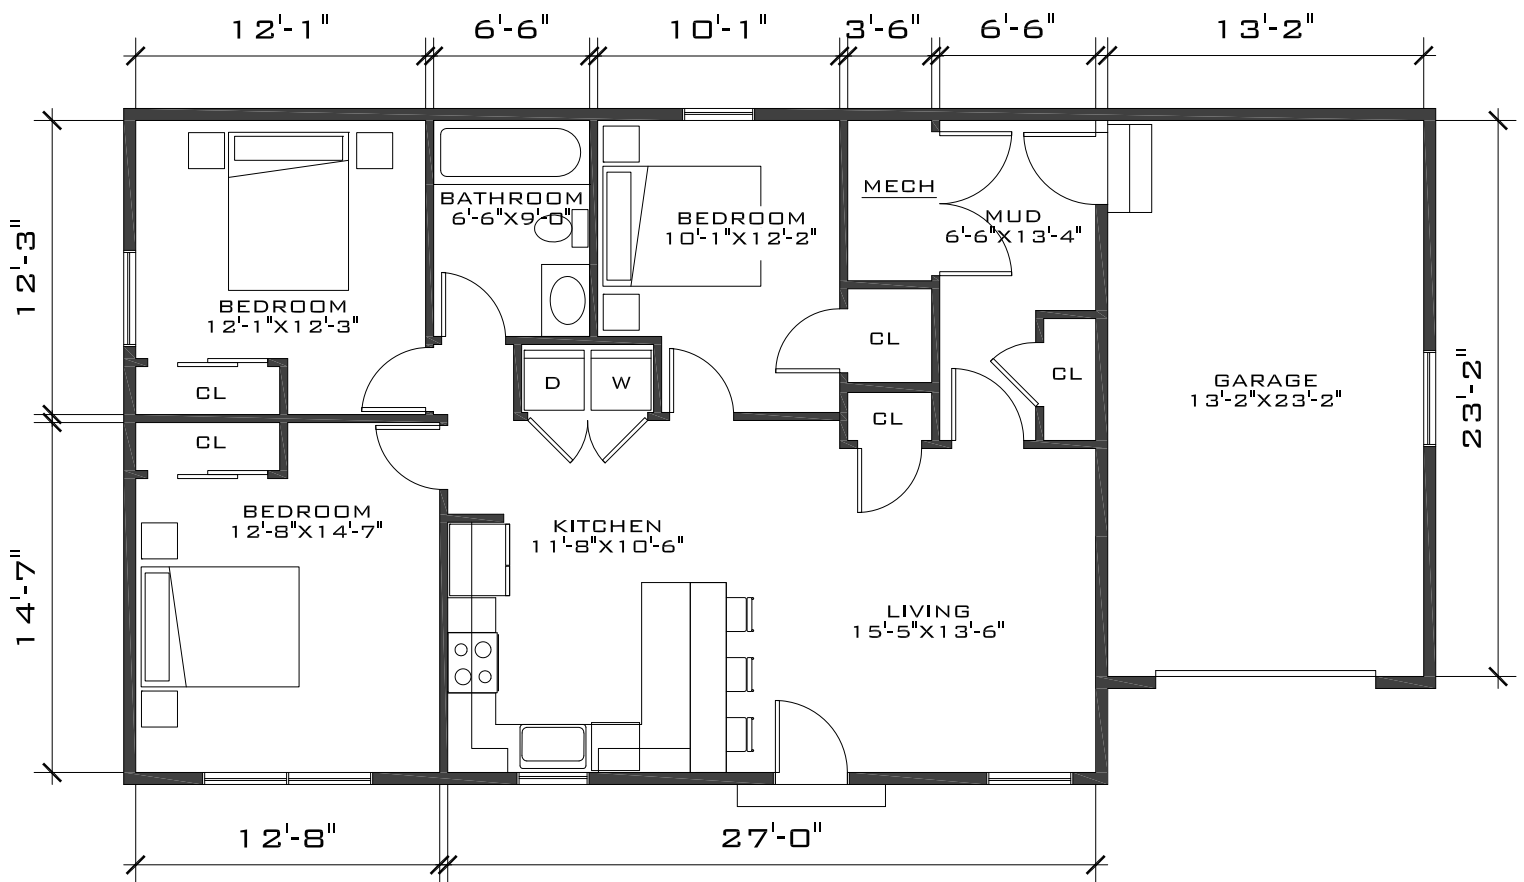

**LILAC VALLEY**  
 LACONIA, NH

**SINGLE FAMILY HOUSE TYPE 1R**

Date: 12-21-2020

Drawn by: JP

Checked by: CL

**SK1-1.2**

Scale: AS NOTED

① SINGLE FAMILY HOUSE TYPE 2 - 1,485 SF  
 1/8" = 1'-0"

LILAC VALLEY  
 LACONIA, NH

SINGLE FAMILY HOUSE TYPE 2

Date: 12-21-2020

Drawn by: JP

Checked by: CL

SK1-2.1

Scale: AS NOTED

① SINGLE FAMILY HOUSE TYPE 2R - 1,485 SF  
 1/8" = 1'-0"

LILAC VALLEY  
 LACONIA, NH

SINGLE FAMILY HOUSE TYPE 2R

Date: 12-21-2020

Drawn by: JP

Checked by: CL

SK1-2.2

Scale: AS NOTED

① SINGLE FAMILY HOUSE TYPE 3 - 1,017 SF  
 1/8" = 1'-0"

LILAC VALLEY  
 LACONIA, NH

SINGLE FAMILY HOUSE TYPE 3

Date: 12-21-2020

Drawn by: JP

Checked by: CL

SK1-3

Scale: AS NOTED