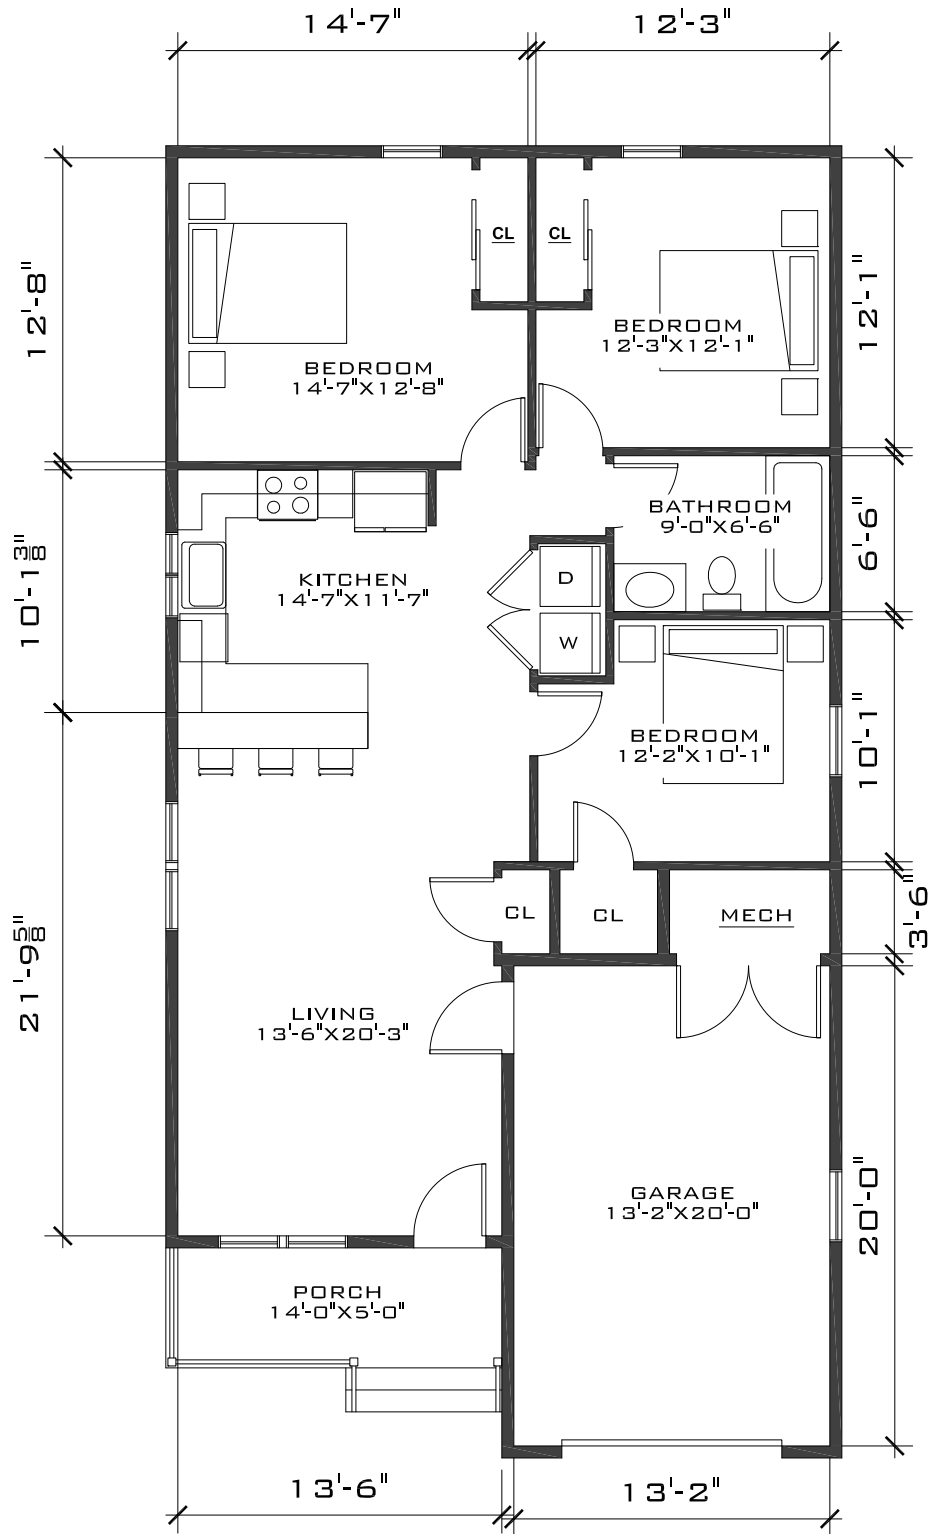

① SINGLE FAMILY HOUSE TYPE 1 - 1,418 SF  
 1/8" = 1'-0"

**LILAC VALLEY**  
 LACONIA, NH

**SINGLE FAMILY HOUSE TYPE 1**

Date: 12-21-2020  
 Drawn by: JP  
 Checked by: CL

**SK1-1.1**

Scale: AS NOTED

① SINGLE FAMILY HOUSE TYPE 1R - 1,418 SF  
 1/8" = 1'-0"

**LILAC VALLEY**  
 LACONIA, NH

**SINGLE FAMILY HOUSE TYPE 1R**

Date: 12-21-2020

Drawn by: JP

Checked by: CL

**SK1-1.2**

Scale: AS NOTED

① SINGLE FAMILY HOUSE TYPE 2 - 1,485 SF  
 1/8" = 1'-0"

LILAC VALLEY  
 LACONIA, NH

SINGLE FAMILY HOUSE TYPE 2

Date: 12-21-2020

Drawn by: JP

Checked by: CL

SK1-2.1

Scale: AS NOTED

① SINGLE FAMILY HOUSE TYPE 2R - 1,485 SF  
 1/8" = 1'-0"

LILAC VALLEY  
 LACONIA, NH

SINGLE FAMILY HOUSE TYPE 2R

Date: 12-21-2020

Drawn by: JP

Checked by: CL

SK1-2.2

Scale: AS NOTED

① SINGLE FAMILY HOUSE TYPE 3 - 1,017 SF  
 1/8" = 1'-0"