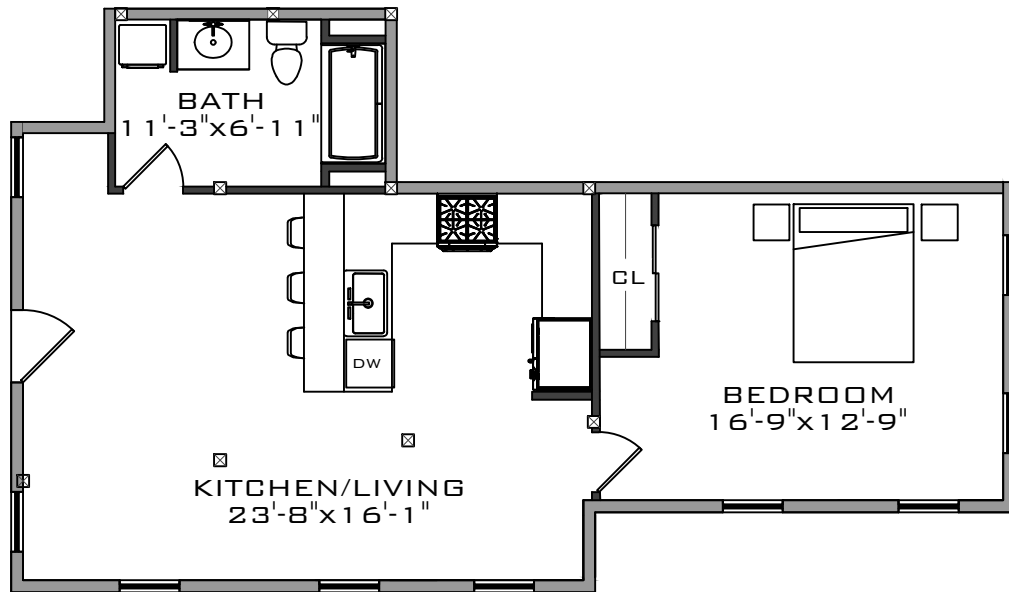

① UNIT TYPE 1 - 903 SF
 1/8" = 1'-0"

GREELEY HOUSE
 NASHUA , NH

UNIT TYPE 1

Date: 5-7-21
 Drawn by: JP
 Checked by: CL

SK1-1

Scale: AS NOTED

① UNIT TYPE 2 - 527 SF
 1/8" = 1'-0"

GREELEY HOUSE
 NASHUA , NH

UNIT TYPE 2

Date: 5-7-21
 Drawn by: JP
 Checked by: CL

SK1-2

Scale: AS NOTED

① UNIT TYPE 3 - 691 SF
 1/8" = 1'-0"

GREELEY HOUSE
 NASHUA , NH

UNIT TYPE 3

Date: 5-7-21
 Drawn by: JP
 Checked by: CL

SK1-3

Scale: AS NOTED

① UNIT TYPE 4 - 872 SF
 1/8" = 1'-0"

GREELEY HOUSE
 NASHUA , NH

UNIT TYPE 4

Date: 5-7-21
 Drawn by: JP
 Checked by: CL

SK1-4

Scale: AS NOTED

① UNIT TYPE 5 - 1,244 SF
 1/8" = 1'-0"

GREELEY HOUSE
 NASHUA, NH

UNIT TYPE 5

Date: 5-7-21
 Drawn by: JP
 Checked by: CL

SK1-5

Scale: AS NOTED