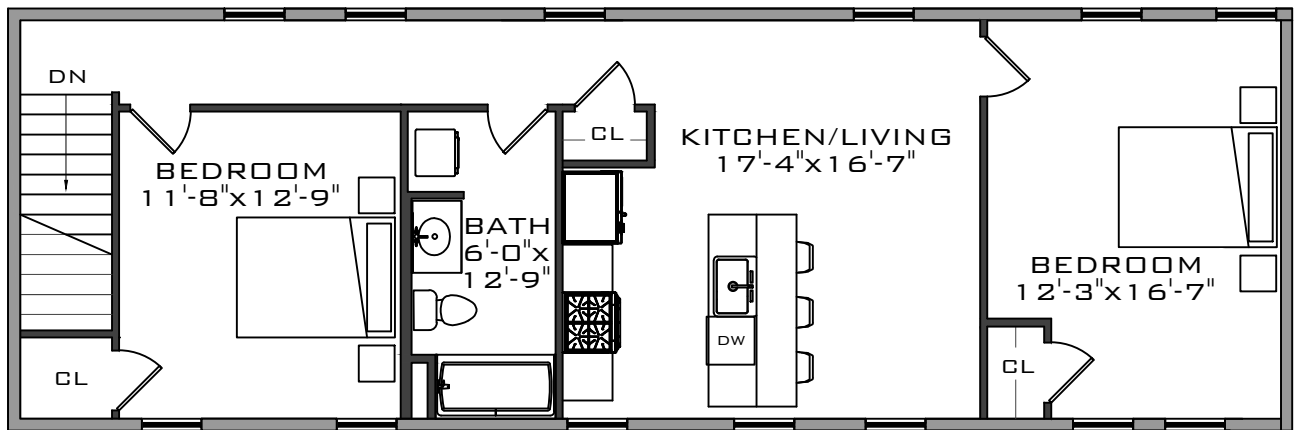

① UNIT TYPE 1 - 903 SF
 1/8" = 1'-0"

GREELEY HOUSE
 NASHUA , NH

UNIT TYPE 1

Date: 5-7-21
 Drawn by: JP
 Checked by: CL

SK1-1

Scale: AS NOTED

① UNIT TYPE 2 - 527 SF
 1/8" = 1'-0"

GREELEY HOUSE
 NASHUA , NH

UNIT TYPE 2

Date: 5-7-21
 Drawn by: JP
 Checked by: CL

SK1-2

Scale: AS NOTED

① UNIT TYPE 3 - 691 SF
 1/8" = 1'-0"

GREELEY HOUSE
 NASHUA , NH

UNIT TYPE 3

Date: 5-7-21
 Drawn by: JP
 Checked by: CL

SK1-3

Scale: AS NOTED

① UNIT TYPE 4 - 872 SF
 1/8" = 1'-0"

GREELEY HOUSE
 NASHUA , NH

UNIT TYPE 4

Date: 5-7-21
 Drawn by: JP
 Checked by: CL

SK1-4

Scale: AS NOTED

① UNIT TYPE 5 - 1,244 SF
 1/8" = 1'-0"

GREELEY HOUSE
 NASHUA, NH

UNIT TYPE 5

Date: 5-7-21
 Drawn by: JP
 Checked by: CL

SK1-5

Scale: AS NOTED