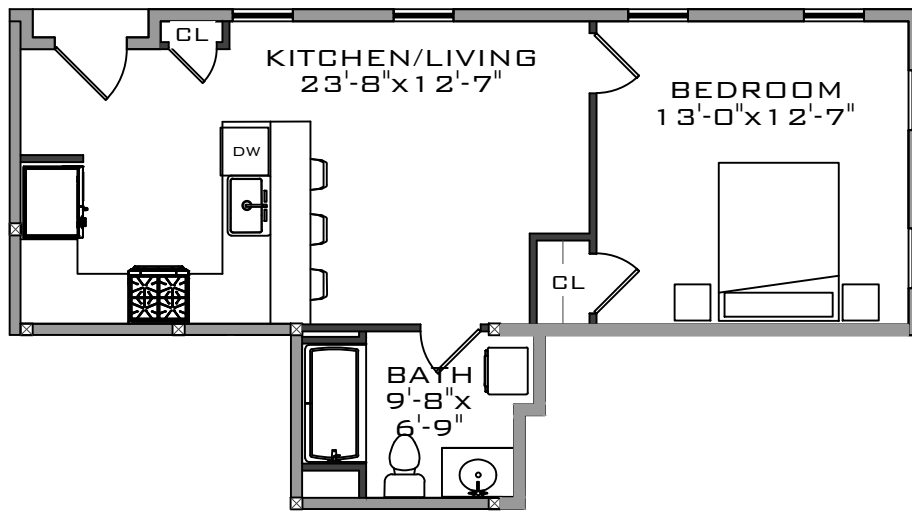

① UNIT TYPE 1 - 903 SF
 1/8" = 1'-0"

GREELEY HOUSE
 NASHUA , NH

UNIT TYPE 1

Date: 5-7-21
 Drawn by: JP
 Checked by: CL

SK1-1

Scale: AS NOTED

① UNIT TYPE 2 - 527 SF
 1/8" = 1'-0"

GREELEY HOUSE
 NASHUA , NH

UNIT TYPE 2

Date: 5-7-21
 Drawn by: JP
 Checked by: CL

SK1-2

Scale: AS NOTED

① UNIT TYPE 3 - 691 SF
 1/8" = 1'-0"

GREELEY HOUSE
 NASHUA , NH

UNIT TYPE 3

Date: 5-7-21
 Drawn by: JP
 Checked by: CL

SK1-3

Scale: AS NOTED

① UNIT TYPE 4 - 872 SF
 1/8" = 1'-0"

GREELEY HOUSE
 NASHUA , NH

UNIT TYPE 4

Date: 5-7-21
 Drawn by: JP
 Checked by: CL

SK1-4

Scale: AS NOTED

① UNIT TYPE 5 - 1,244 SF
 1/8" = 1'-0"

GREELEY HOUSE
 NASHUA, NH

UNIT TYPE 5

Date: 5-7-21
 Drawn by: JP
 Checked by: CL

SK1-5

Scale: AS NOTED