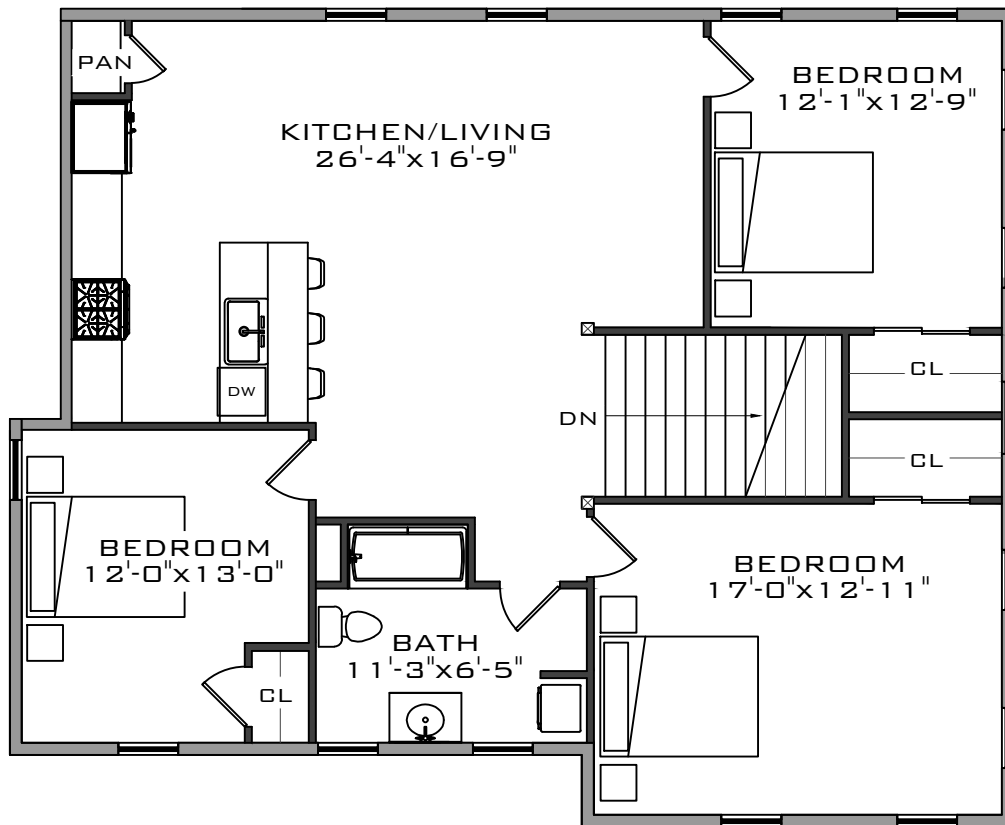

UNIT TYPE 2

Date: 5-7-21
 Drawn by: JP
 Checked by: CL

SK1-2

Scale: AS NOTED

① UNIT TYPE 3 - 691 SF
 1/8" = 1'-0"

GREELEY HOUSE
 NASHUA , NH

UNIT TYPE 3

Date: 5-7-21
 Drawn by: JP
 Checked by: CL

SK1-3

Scale: AS NOTED

① UNIT TYPE 4 - 872 SF
 1/8" = 1'-0"

GREELEY HOUSE
 NASHUA , NH

UNIT TYPE 4

Date: 5-7-21
 Drawn by: JP
 Checked by: CL

SK1-4

Scale: AS NOTED

① UNIT TYPE 5 - 1,244 SF
 1/8" = 1'-0"

GREELEY HOUSE
 NASHUA, NH

UNIT TYPE 5

Date: 5-7-21
 Drawn by: JP
 Checked by: CL

SK1-5

Scale: AS NOTED