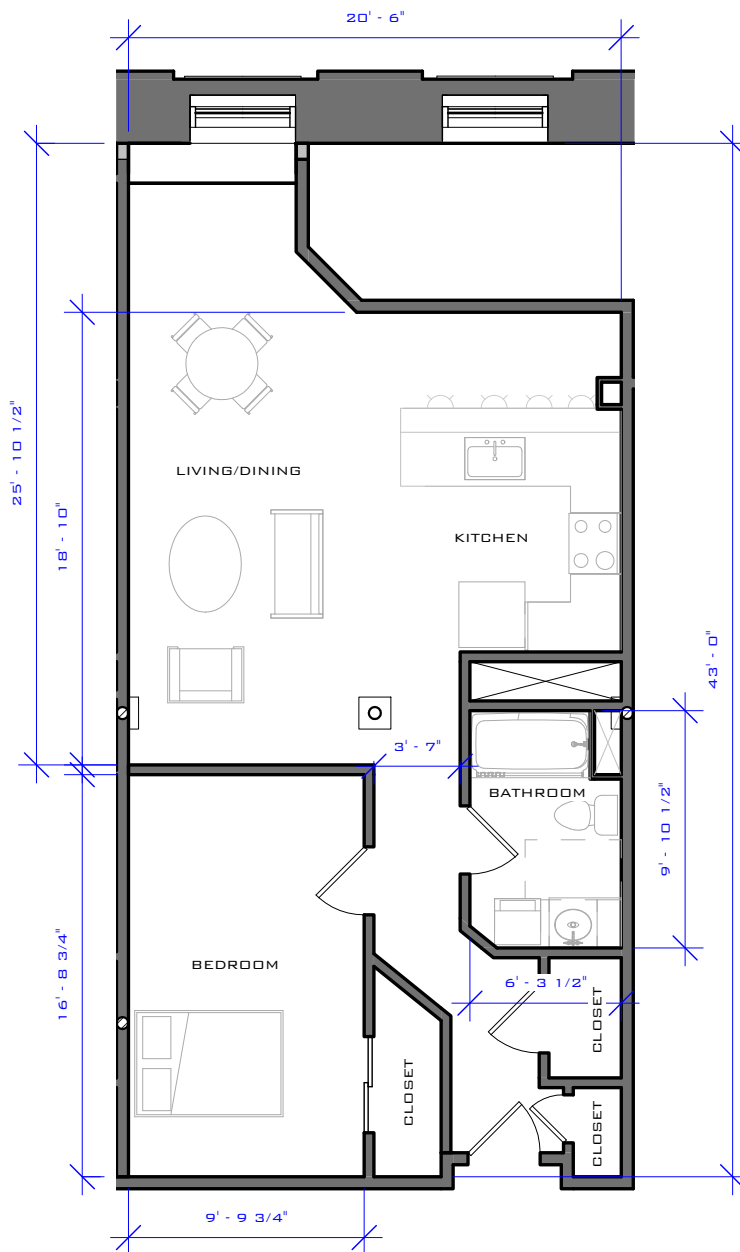

LL 014

www.bradysullivan.com

Scale 1/8" = 1'-0"

The Lofts at
MILL WEST

195 McGregor Street, Manchester NH 03102

UNIT #015 - 916 SQFT

Date 5-6-2016

LL 015

www.bradysullivan.com

Scale 1/8" = 1'-0"

The Lofts at
MILL WEST

195 McGregor Street, Manchester NH 03102

UNIT #016 - 1,008 SQFT

Date 5-6-2016

LL 016

www.bradysullivan.com

Scale 1/8" = 1'-0"

The Lofts at
MILL WEST

195 McGregor Street, Manchester NH 03102

UNIT #017 - 810 SQFT

Date 5-6-2016

LL 017

www.bradysullivan.com

Scale 1/8" = 1'-0"

UNIT #020 - 1,008 SQFT

Date 5-6-2016

LL 020

www.bradysullivan.com

Scale 1/8" = 1'-0"

The Lofts at
MILL WEST

195 McGregor Street, Manchester NH 03102

UNIT #022 - 1,003 SQFT