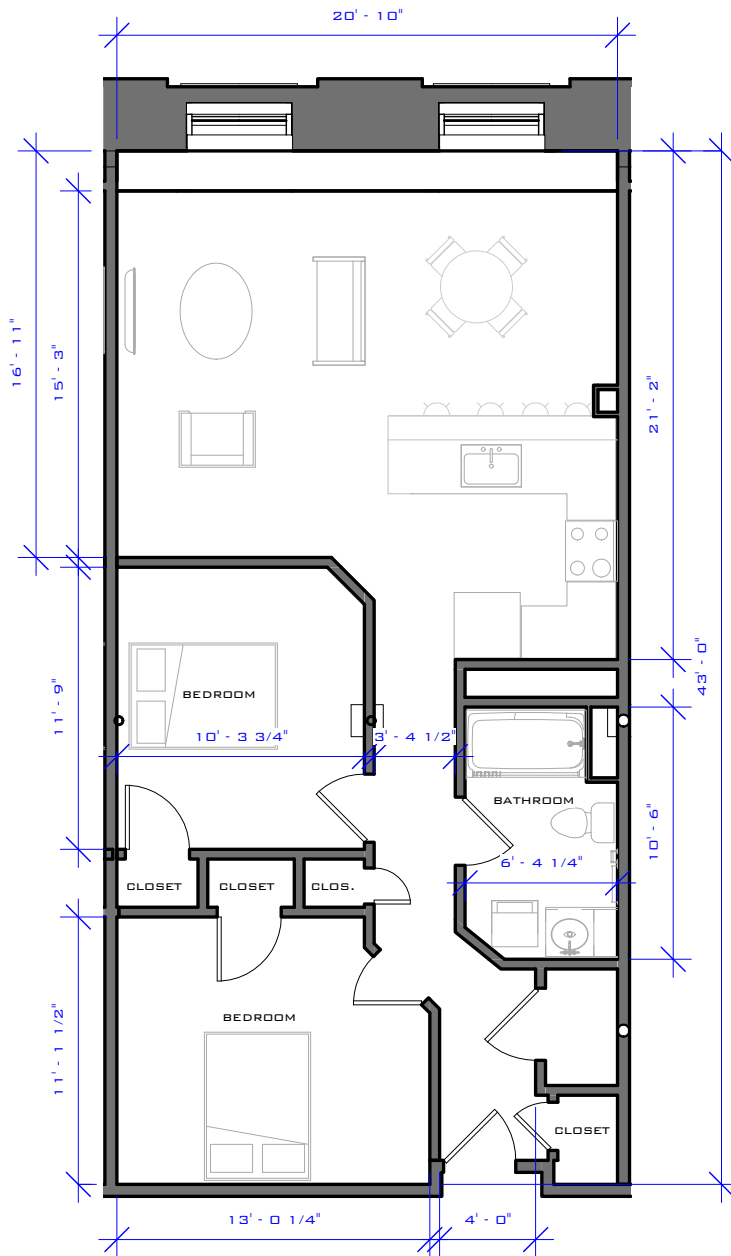

The Lofts at
MILL WEST

195 McGregor Street, Manchester NH 03102

UNIT #010 - 2,326 SQFT

Date 5-6-2016

LL 010

www.bradysullivan.com

Scale 3/32" = 1'-0"

The Lofts at
MILL WEST

195 McGregor Street, Manchester NH 03102

UNIT #011 - 916 SQFT

Date 5-6-2016

LL 011

www.bradysullivan.com

Scale 1/8" = 1'-0"

The Lofts at
MILL WEST

195 McGregor Street, Manchester NH 03102

UNIT #012 - 2,045 SQFT

Date 5-6-2016

LL 012

www.bradysullivan.com

Scale 3/32" = 1'-0"

The Lofts at
MILL WEST

195 McGregor Street, Manchester NH 03102

UNIT #013 - 916 SQFT

Date 5-6-2016

LL 013

www.bradysullivan.com

Scale 1/8" = 1'-0"

The Lofts at
MILL WEST

195 McGregor Street, Manchester NH 03102

UNIT #014 - 1,505 SQFT

Date 5-6-2016