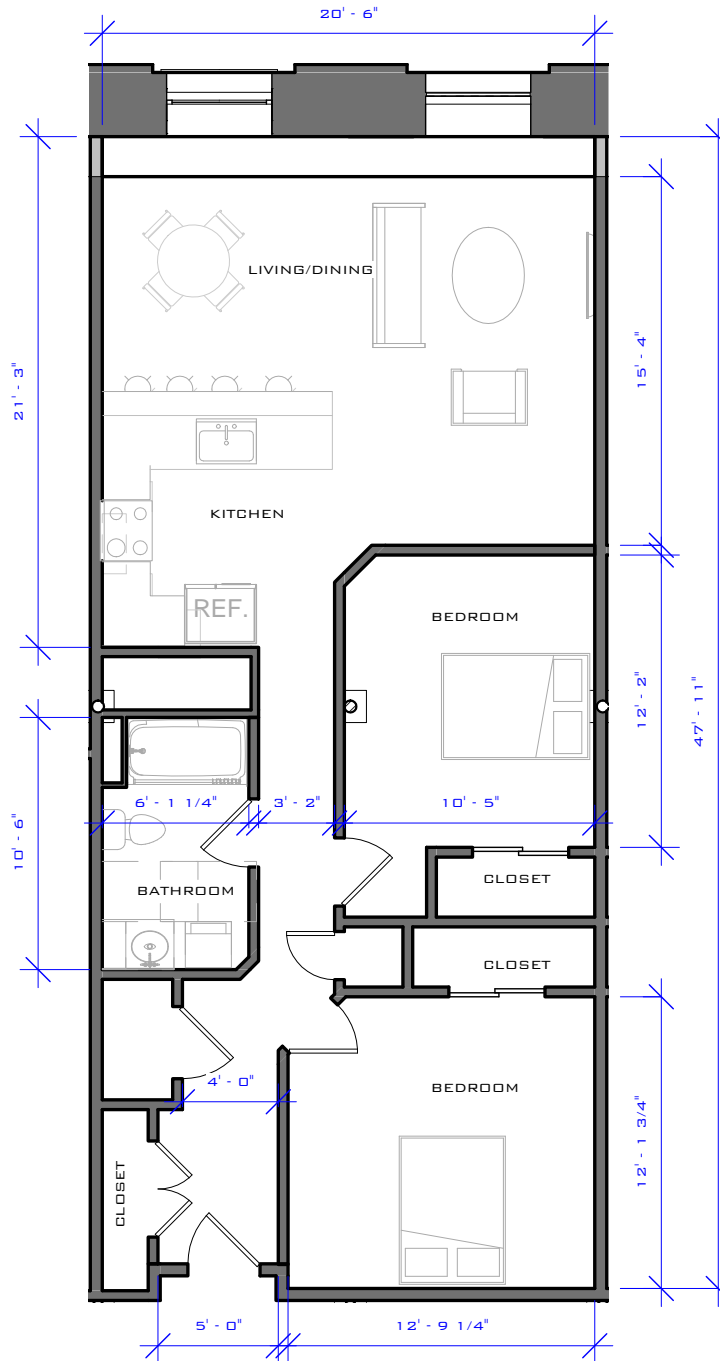

Scale 1/8" = 1'-0"

The Lofts at
MILL WEST

195 McGregor Street, Manchester NH 03102

UNIT #017 - 810 SQFT

Date 5-6-2016

LL 017

www.bradysullivan.com

Scale 1/8" = 1'-0"

195 McGregor Street, Manchester NH 03102

UNIT #019 - 668 SQFT

Date 5-6-2016

LL 019

www.bradysullivan.com

Scale 1/8" = 1'-0"

The Lofts at
MILL WEST

195 McGregor Street, Manchester NH 03102

UNIT #020 - 1,008 SQFT

Date 5-6-2016

LL 020

www.bradysullivan.com

Scale 1/8" = 1'-0"

The Lofts at
MILL WEST

195 McGregor Street, Manchester NH 03102

UNIT #022 - 1,003 SQFT

Date 5-6-2016

LL 022

www.bradysullivan.com

Scale 1/8" = 1'-0"