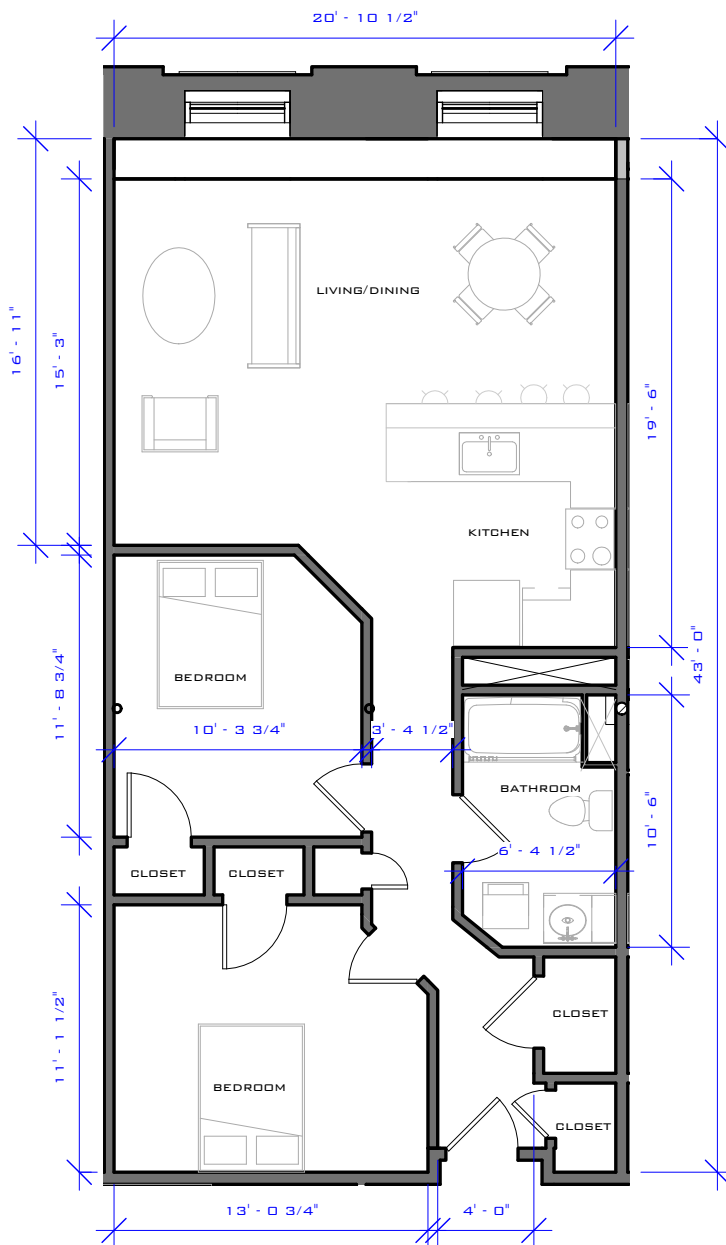

The Lofts at
MILL WEST

195 McGregor Street, Manchester NH 03102

UNIT #010 - 2,326 SQFT

Date 5-6-2016

LL 010

www.bradysullivan.com

Scale 3/32" = 1'-0"

The Lofts at
MILL WEST

195 McGregor Street, Manchester NH 03102

UNIT #011 - 916 SQFT

Date 5-6-2016

LL 011

www.bradysullivan.com

Scale 1/8" = 1'-0"

The Lofts at
MILL WEST

195 McGregor Street, Manchester NH 03102

UNIT #012 - 2,045 SQFT

Date 5-6-2016

LL 012

www.bradysullivan.com

Scale 3/32" = 1'-0"

The Lofts at
MILL WEST

195 McGregor Street, Manchester NH 03102

UNIT #013 - 916 SQFT

Date 5-6-2016

LL 013

www.bradysullivan.com

Scale 1/8" = 1'-0"

The Lofts at
MILL WEST

195 McGregor Street, Manchester NH 03102

UNIT #014 - 1,505 SQFT

Date 5-6-2016