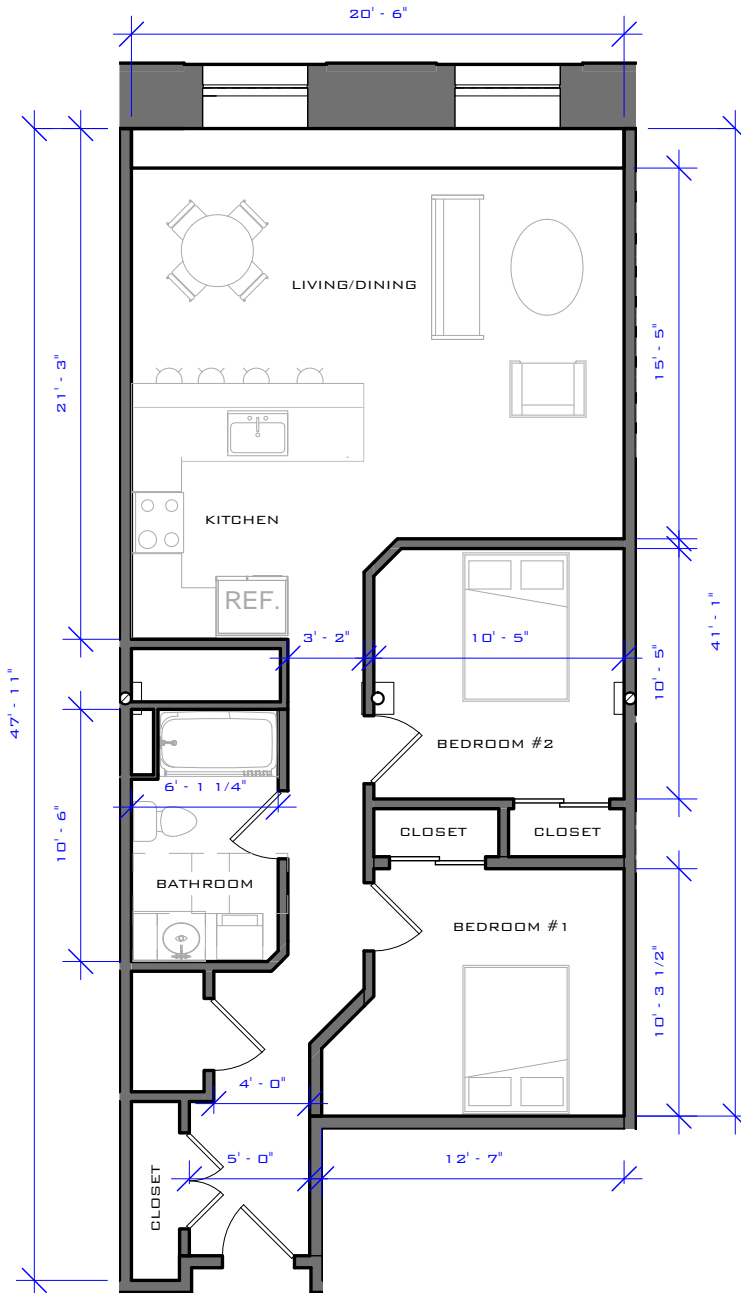

www.bradysullivan.com

Scale 1/8" = 1'-0"

The Lofts at
MILL WEST

195 McGregor Street, Manchester NH 03102

UNIT #016 - 1,008 SQFT

Date 5-6-2016

LL 016

www.bradysullivan.com

Scale 1/8" = 1'-0"

The Lofts at
MILL WEST

195 McGregor Street, Manchester NH 03102

UNIT #017 - 810 SQFT

Date 5-6-2016

LL 017

www.bradysullivan.com

Scale 1/8" = 1'-0"

The Lofts at
MILL WEST

195 McGregor Street, Manchester NH 03102

UNIT #018 - 939 SQFT

Date 5-6-2016

LL 018

www.bradysullivan.com

Scale 1/8" = 1'-0"

The Lofts at
MILL WEST

Date 5-6-2016

LL 022

www.bradysullivan.com

Scale 1/8" = 1'-0"