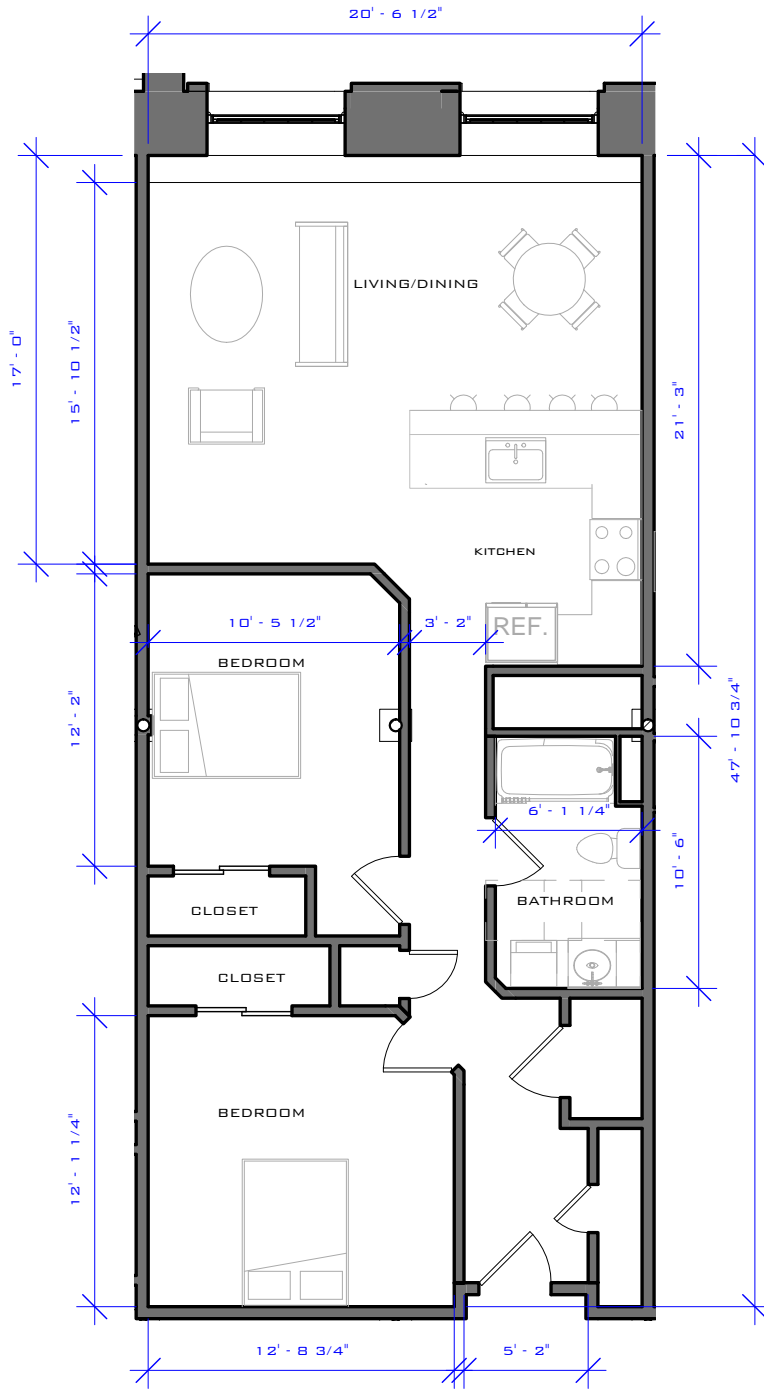

Date 5-6-2016

LL 013

www.bradysullivan.com

Scale 1/8" = 1'-0"

The Lofts at
MILL WEST

195 McGregor Street, Manchester NH 03102

UNIT #014 - 1,505 SQFT

Date 5-6-2016

LL 014

www.bradysullivan.com

Scale 1/8" = 1'-0"

The Lofts at
MILL WEST

195 McGregor Street, Manchester NH 03102

UNIT #015 - 916 SQFT

Date 5-6-2016

LL 015

www.bradysullivan.com

Scale 1/8" = 1'-0"

The Lofts at
MILL WEST

195 McGregor Street, Manchester NH 03102

UNIT #016 - 1,008 SQFT

Date 5-6-2016

LL 016

www.bradysullivan.com

Scale 1/8" = 1'-0"

The Lofts at
MILL WEST

195 McGregor Street, Manchester NH 03102

UNIT #017 - 810 SQFT

Date 5-6-2016

LL 017

www.bradysullivan.com

Scale 1/8" = 1'-0"