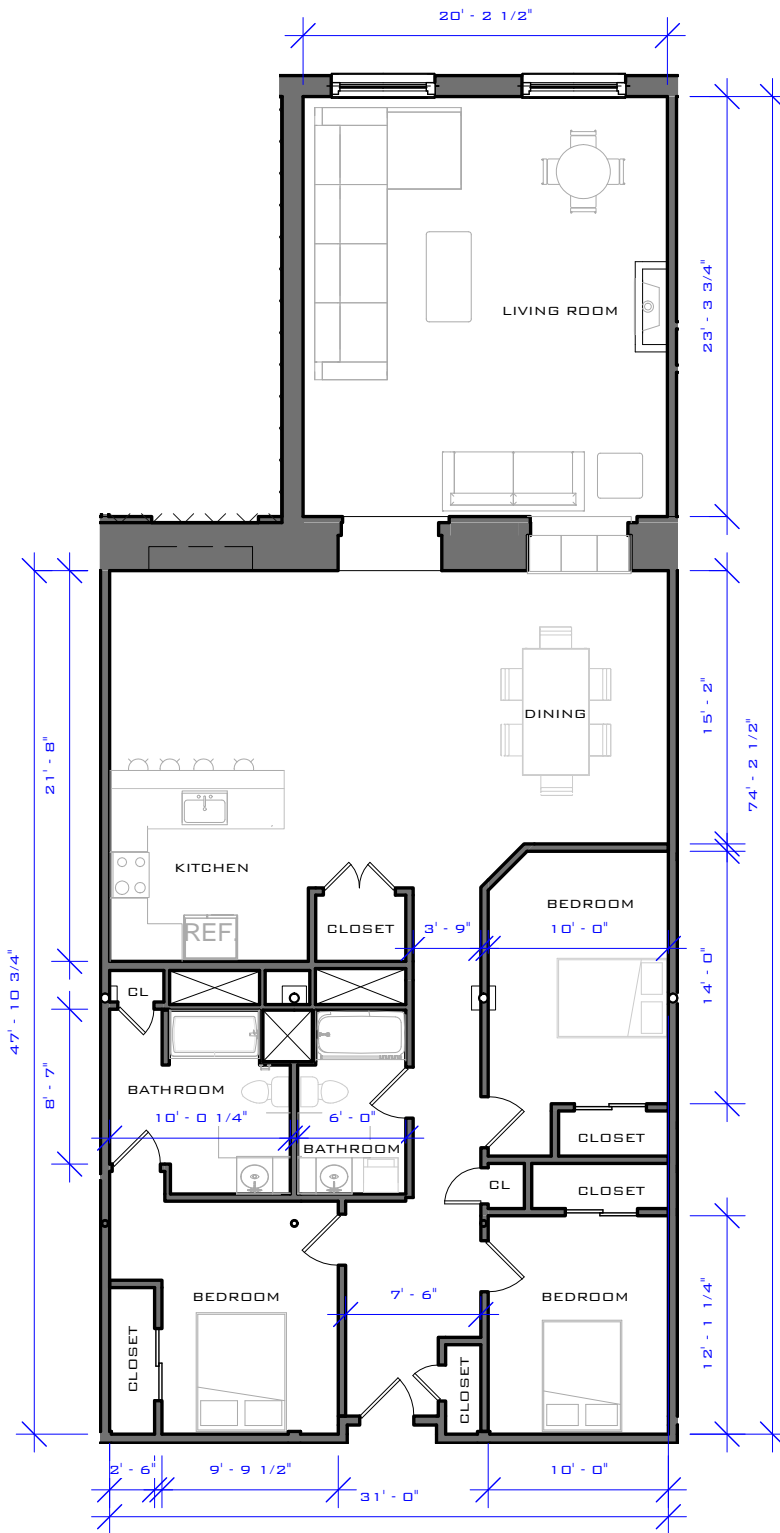

The Lofts at
MILL WEST

195 McGregor Street, Manchester NH 03102

UNIT #010 - 2,326 SQFT

Date 5-6-2016

LL 010

www.bradysullivan.com

Scale 3/32" = 1'-0"

The Lofts at
MILL WEST

195 McGregor Street, Manchester NH 03102

UNIT #011 - 916 SQFT

Date 5-6-2016

LL 011

www.bradysullivan.com

Scale 1/8" = 1'-0"

The Lofts at
MILL WEST

195 McGregor Street, Manchester NH 03102

UNIT #012 - 2,045 SQFT

Date 5-6-2016

LL 012

www.bradysullivan.com

Scale 3/32" = 1'-0"

The Lofts at
MILL WEST

195 McGregor Street, Manchester NH 03102

UNIT #013 - 916 SQFT

Date 5-6-2016

LL 013

www.bradysullivan.com

Scale 1/8" = 1'-0"

The Lofts at
MILL WEST

195 McGregor Street, Manchester NH 03102

UNIT #014 - 1,505 SQFT

Date 5-6-2016