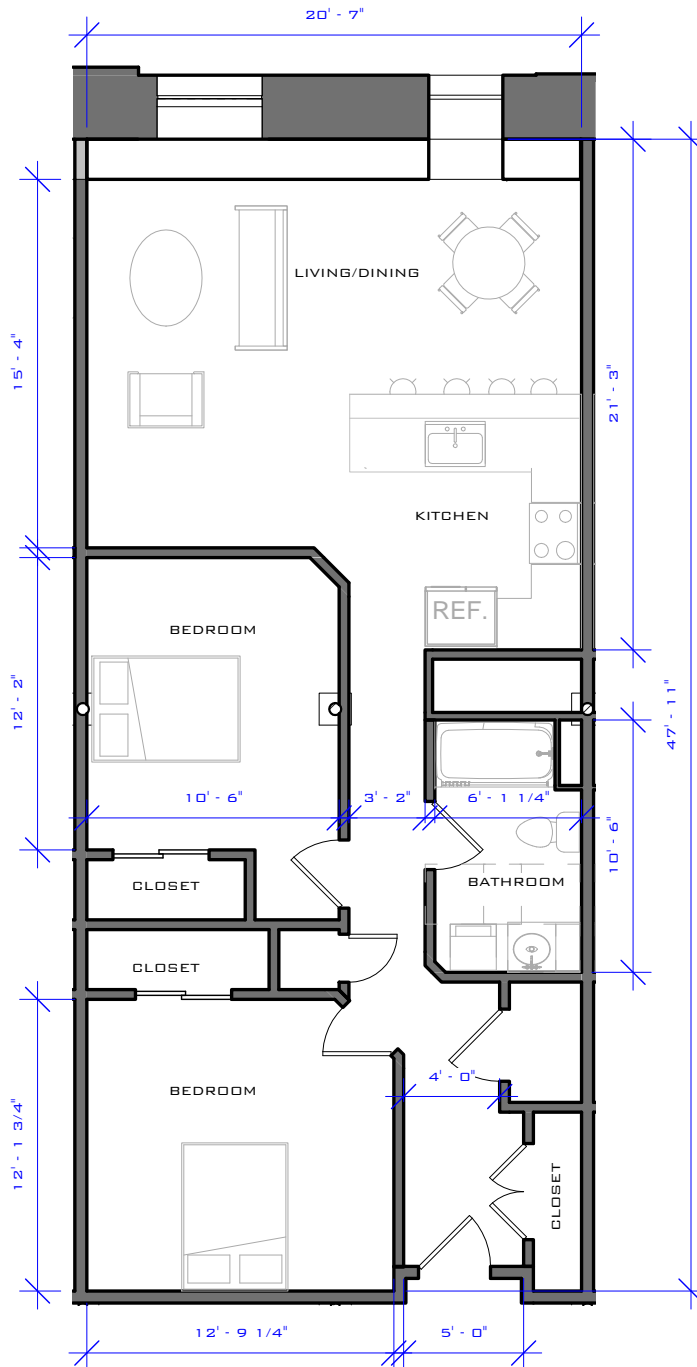

Scale 1/8" = 1'-0"

The Lofts at
MILL WEST

195 McGregor Street, Manchester NH 03102

UNIT #017 - 810 SQFT

Date 5-6-2016

LL 017

www.bradysullivan.com

Scale 1/8" = 1'-0"

195 McGregor Street, Manchester NH 03102

UNIT #019 - 668 SQFT

Date 5-6-2016

LL 019

www.bradysullivan.com

Scale 1/8" = 1'-0"

The Lofts at
MILL WEST

195 McGregor Street, Manchester NH 03102

UNIT #020 - 1,008 SQFT

Date 5-6-2016

LL 020

www.bradysullivan.com

Scale 1/8" = 1'-0"

The Lofts at
MILL WEST

195 McGregor Street, Manchester NH 03102

UNIT #022 - 1,003 SQFT

Date 5-6-2016

LL 022

www.bradysullivan.com

Scale 1/8" = 1'-0"