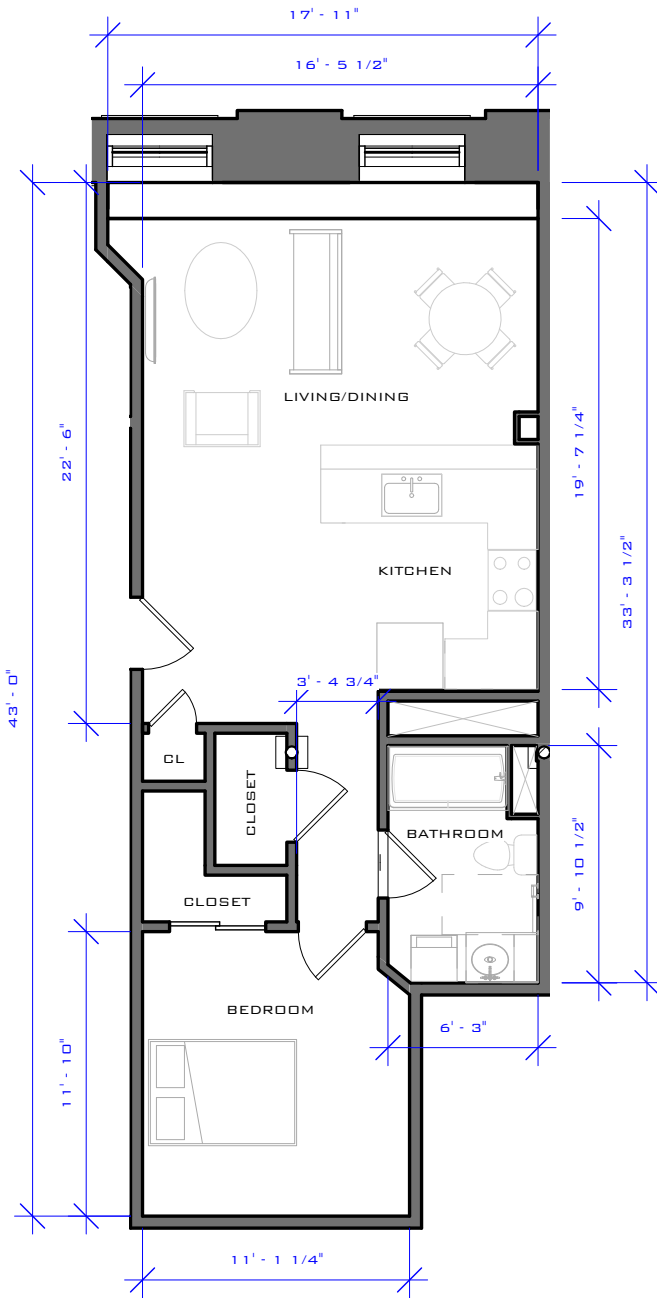

Scale 1/8" = 1'-0"

The Lofts at
MILL WEST

195 McGregor Street, Manchester NH 03102

UNIT #017 - 810 SQFT

Date 5-6-2016

LL 017

www.bradysullivan.com

Scale 1/8" = 1'-0"

The Lofts at
MILL WEST

195 McGregor Street, Manchester NH 03102

UNIT #018 - 939 SQFT

Date 5-6-2016

LL 018

www.bradysullivan.com

Scale 1/8" = 1'-0"

The Lofts at
MILL WEST

UNIT #020 - 1,008 SQFT

Date 5-6-2016

LL 020

www.bradysullivan.com

Scale 1/8" = 1'-0"

The Lofts at
MILL WEST

195 McGregor Street, Manchester NH 03102

UNIT #022 - 1,003 SQFT

Date 5-6-2016

LL 022

www.bradysullivan.com

Scale 1/8" = 1'-0"