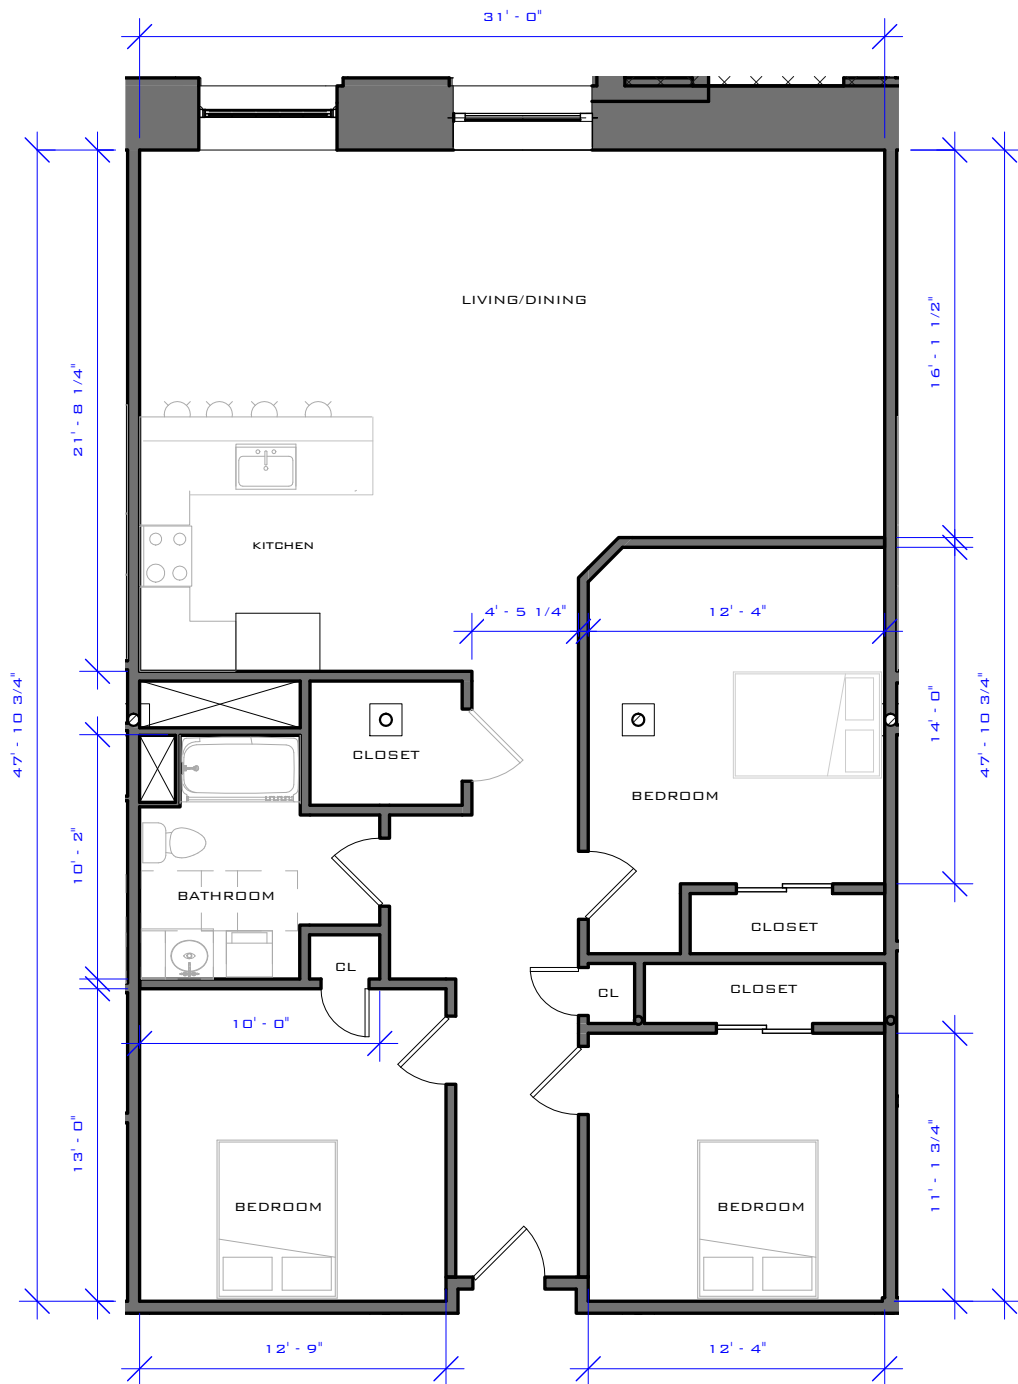

UNIT #012 - 2,045 SQFT

Date 5-6-2016

LL 012

www.bradysullivan.com

Scale 3/32" = 1'-0"

The Lofts at
MILL WEST

195 McGregor Street, Manchester NH 03102

UNIT #013 - 916 SQFT

Date 5-6-2016

LL 013

www.bradysullivan.com

Scale 1/8" = 1'-0"

The Lofts at
MILL WEST

195 McGregor Street, Manchester NH 03102

UNIT #014 - 1,505 SQFT

Date 5-6-2016

LL 014

www.bradysullivan.com

Scale 1/8" = 1'-0"

The Lofts at
MILL WEST

195 McGregor Street, Manchester NH 03102

UNIT #015 - 916 SQFT

Date 5-6-2016

LL 015

www.bradysullivan.com

Scale 1/8" = 1'-0"

The Lofts at
MILL WEST

195 McGregor Street, Manchester NH 03102

UNIT #016 - 1,008 SQFT

Date 5-6-2016

LL 016

www.bradysullivan.com