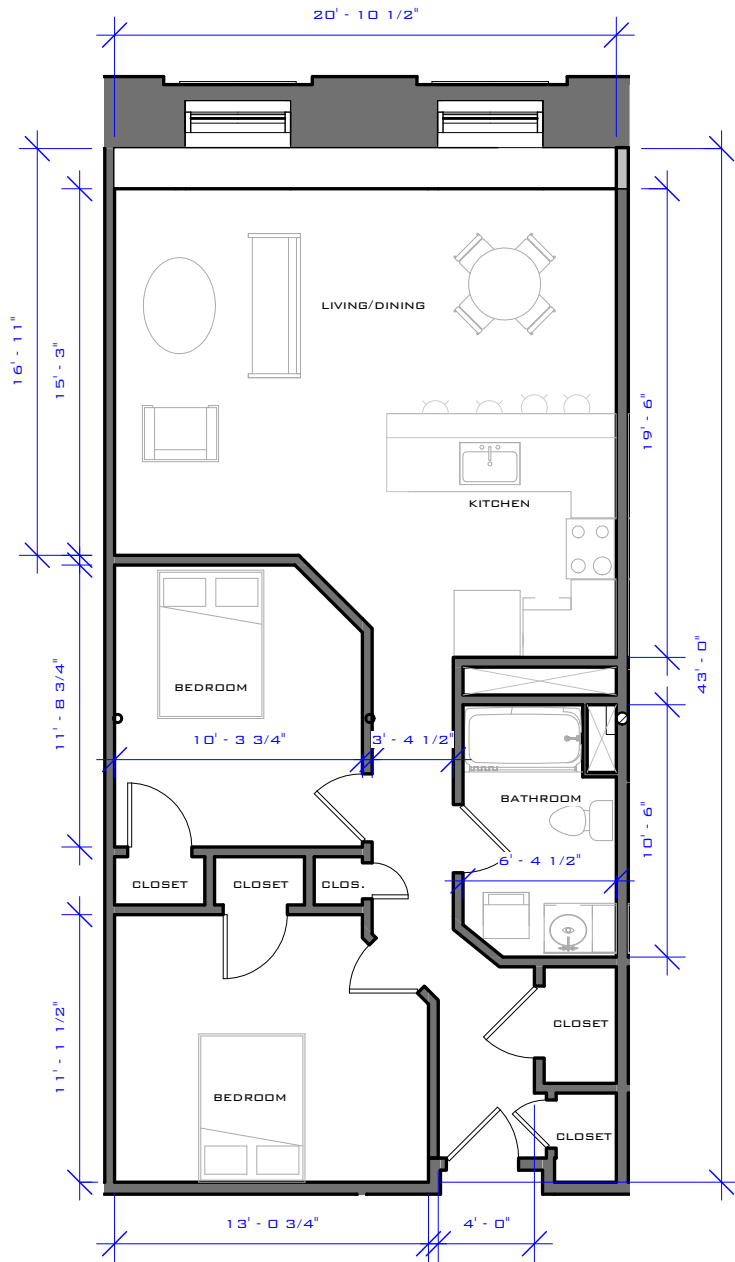

Date 5-6-2016

LL 013

www.bradysullivan.com

Scale 1/8" = 1'-0"

The Lofts at
MILL WEST

195 McGregor Street, Manchester NH 03102

UNIT #014 - 1,505 SQFT

Date 5-6-2016

LL 014

www.bradysullivan.com

Scale 1/8" = 1'-0"

The Lofts at
MILL WEST

195 McGregor Street, Manchester NH 03102

UNIT #015 - 916 SQFT

Date 5-6-2016

LL 015

www.bradysullivan.com

Scale 1/8" = 1'-0"

The Lofts at
MILL WEST

195 McGregor Street, Manchester NH 03102

UNIT #016 - 1,008 SQFT

Date 5-6-2016

LL 016

www.bradysullivan.com

Scale 1/8" = 1'-0"

The Lofts at
MILL WEST

195 McGregor Street, Manchester NH 03102

UNIT #017 - 810 SQFT

Date 5-6-2016

LL 017

www.bradysullivan.com

Scale 1/8" = 1'-0"