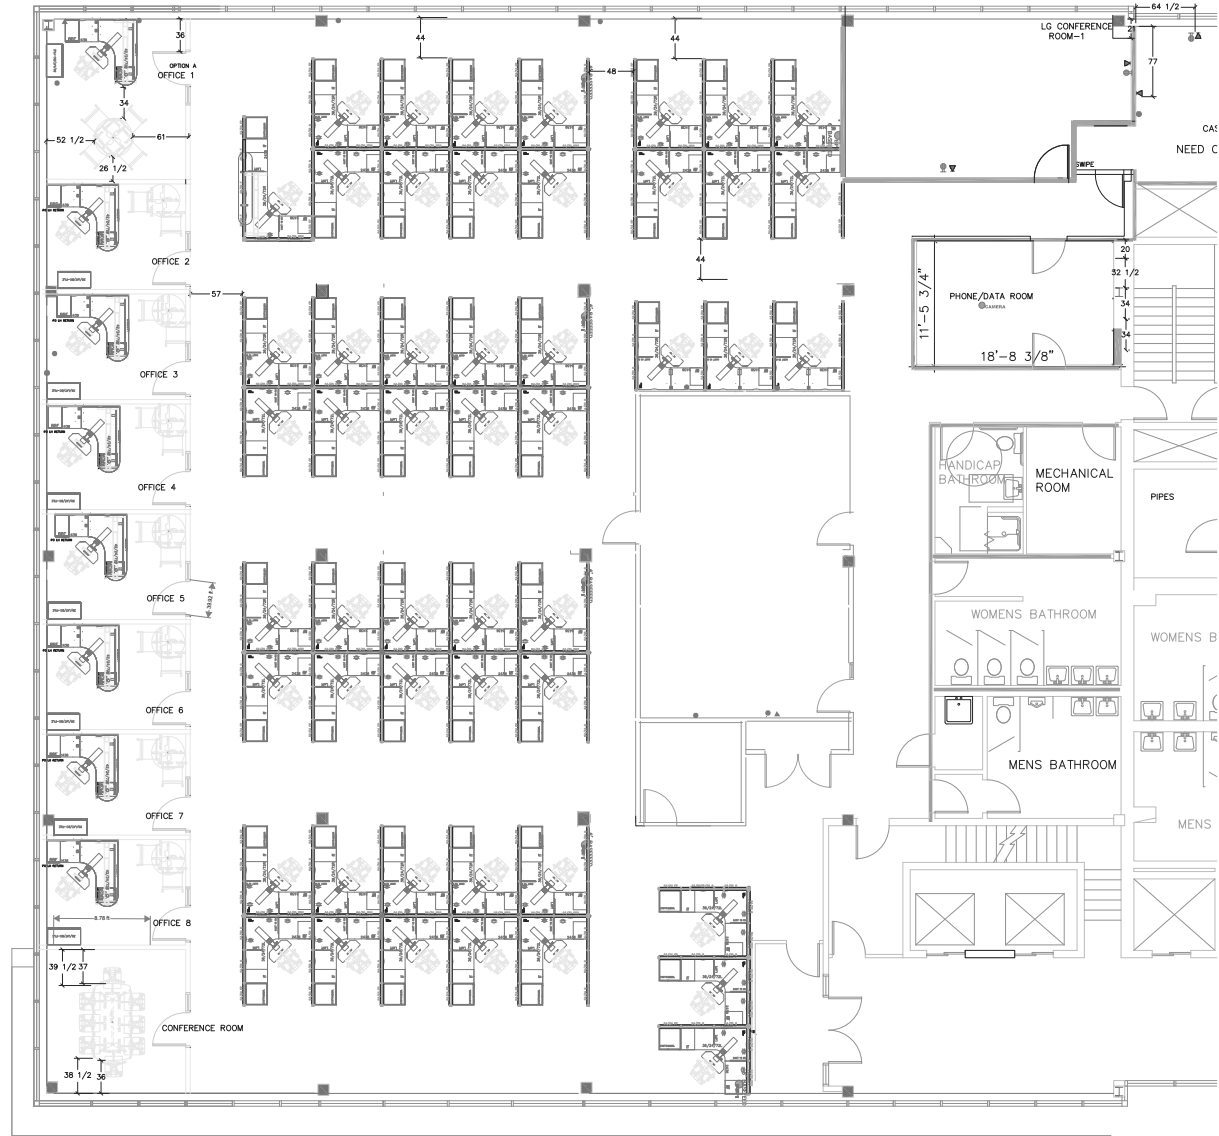

SNHU
1230 ELM STREET
4TH FLOOR
IT
PROPOSED LAYOUT
OPTION A

MARKED UP BY COMPUTER CABLE COMPANY 05-01-17

PROPOSED LAYOUT 02-22-17

SNHU
1230 ELM STREET
MANCHESTER, NH

4TH FLOOR